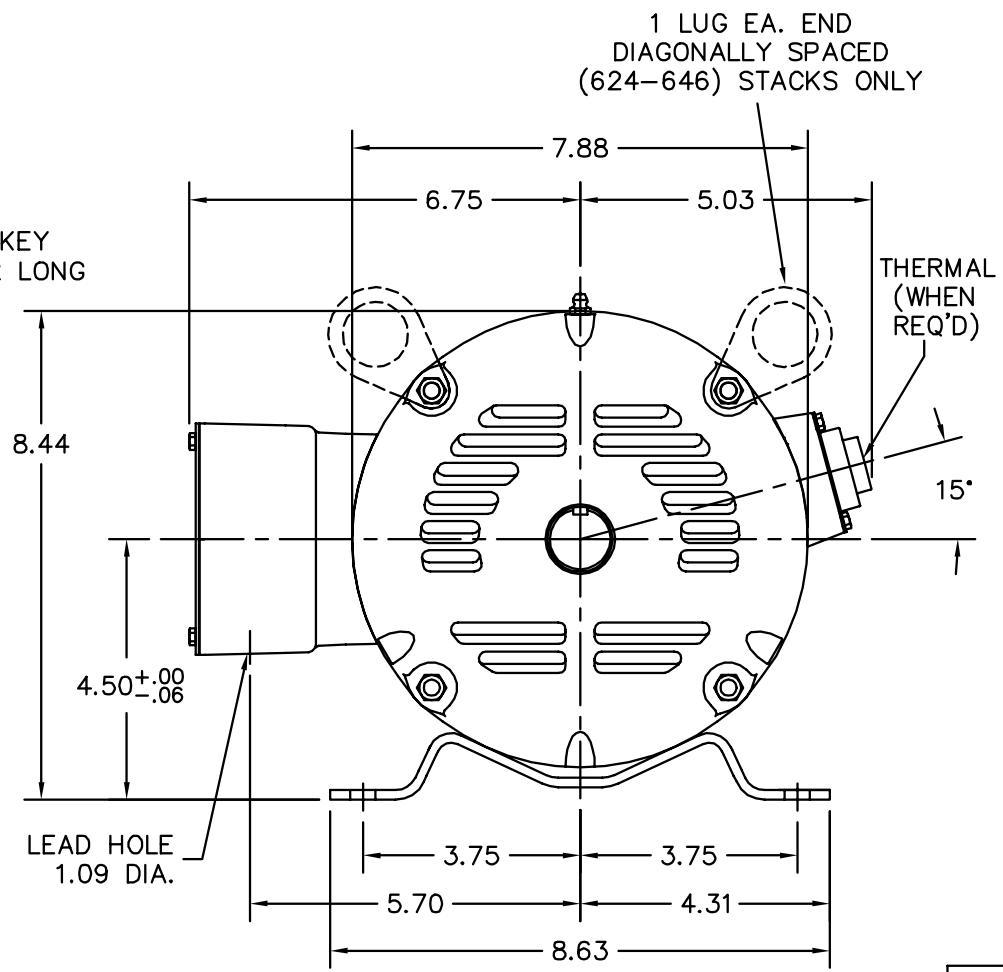

.25 KEY  
2.12 LONG

CUSTOMER IS RESPONSIBLE FOR DETERMINING THAT BALDOR'S PRODUCT WILL PERFORM SUITABLY IN THE INTENDED APPLICATION.

REV. DESC: CHANGE KEY LENGTH FROM 1.75 TO 2.12		
REV. LTR: F	VERSION: 03	TDR: 000001059928
FILE: \AAA\00017\098	REVISED: 08:02:57 02/06/2018	BY: ENALEMO
MTL: -		

**BALDOR**

STD HORZ 182-4T OPSB 36M SUPER-E

SH 1 of 1

36LYG548