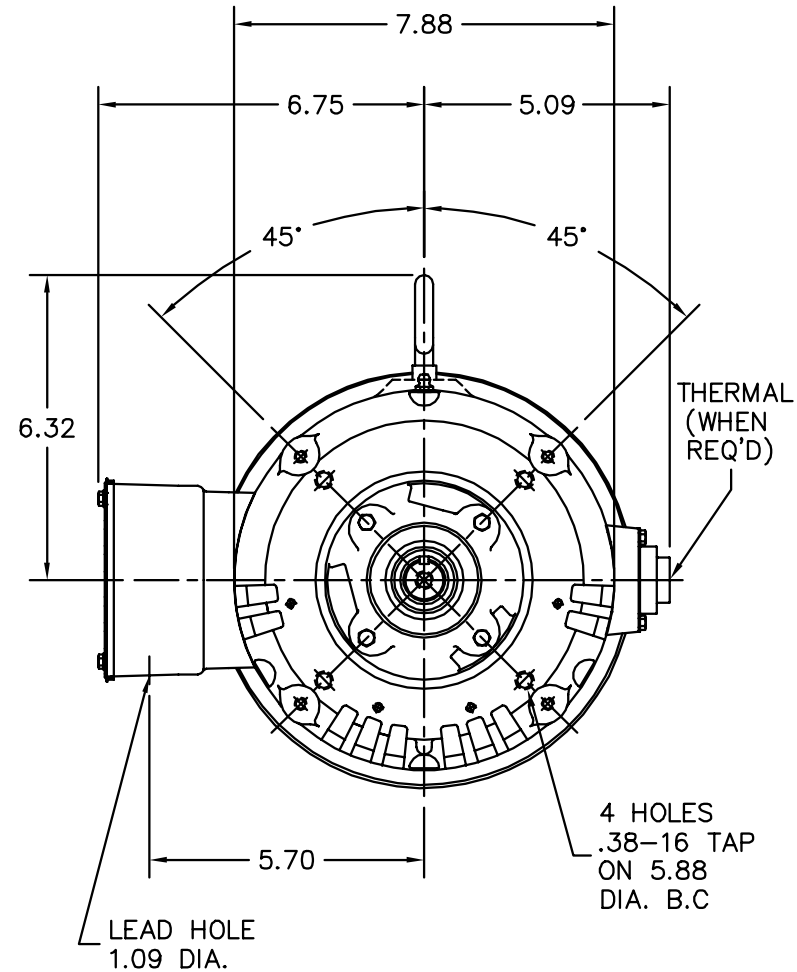

36LYQ830

CUSTOMER IS RESPONSIBLE FOR DETERMINING THAT BALDOR'S PRODUCT WILL PERFORM SUITABLY IN THE INTENDED APPLICATION.

REV. DESC: NEW		
REV. LTR: -	VERSION: 00	TDR: 00000988229
FILE: \AAA\00228\533	REVISED: 10:10:26 07/15/2016	BY: ENBRAMO
MTL: -	⊙ □	

BALDOR

VERT 182-4JM 36M OPEN W/ DRIP COVER & SCREENS (NO EXT FAN)

SH 1 of 1

36LYQ830