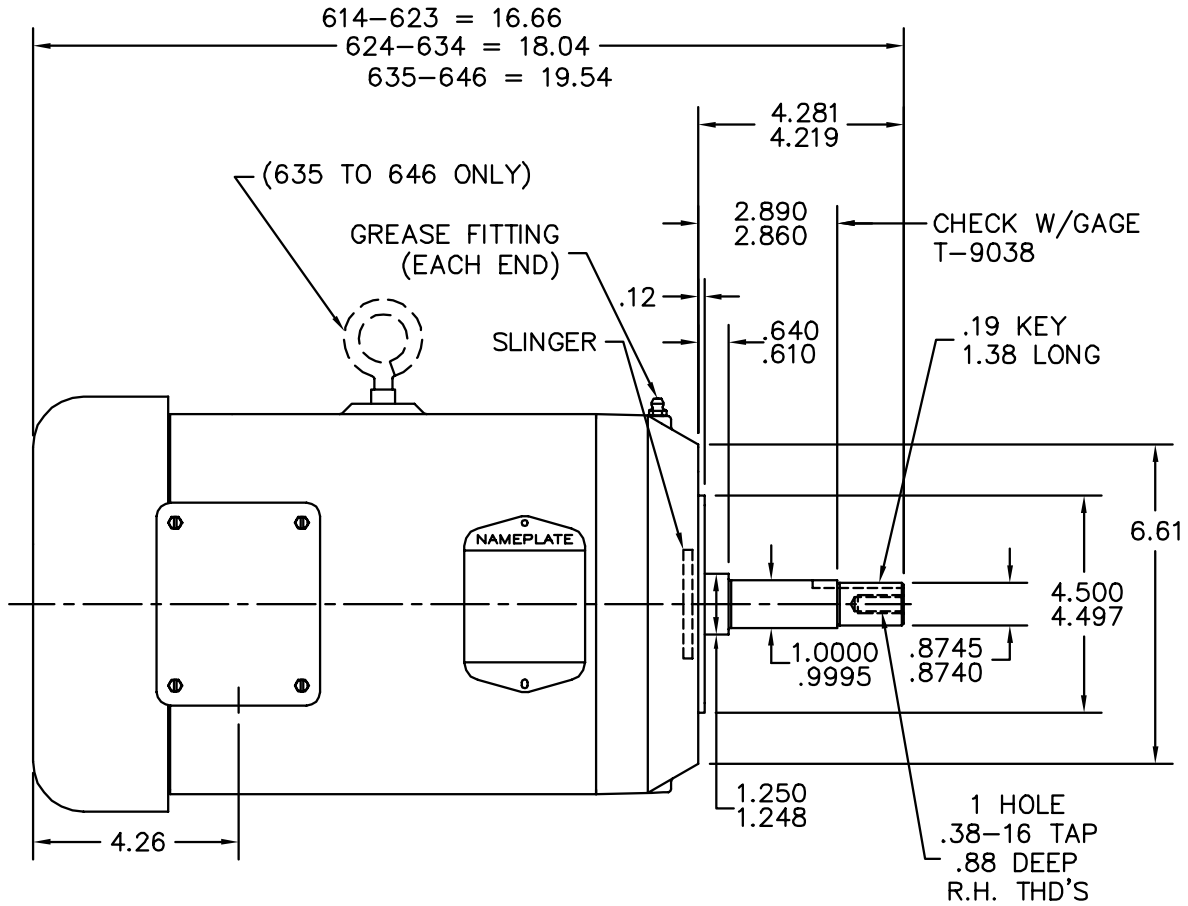

36LYQ830

CUSTOMER IS RESPONSIBLE FOR DETERMINING THAT BALDOR'S PRODUCT WILL PERFORM SUITABLY IN THE INTENDED APPLICATION.

REV. DESC: NEW		
REV. LTR: -	VERSION: 00	TDR: 00000988229
FILE: \AAA\00228\533	REVISED: 10:10:26 07/15/2016	BY: ENBRAMO
MTL: -	⊙ □	

BALDOR

VERT 182-4JM 36M OPEN W/ DRIP COVER & SCREENS (NO EXT FAN)

SH 1 of 1

36LYQ830