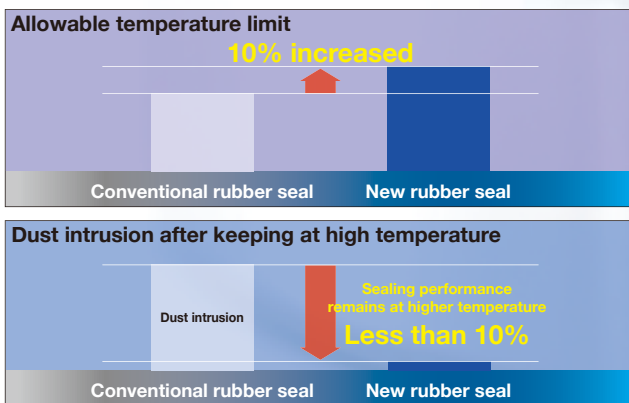

Test bearing 6206-2NSE, 6206-2NSE9
Circumstance Muddy water sprayed
Rotating speed 1000 rpm (Inner ring rotation), Intermittent Test period 20 hours
Test method Compare the amount of intruded dust in test bearings with rubber seals degraded at high temperature (140°C x 70 hours)

NACHI original high performance grease

- Modifying the base oil improves high temperature performance without sacrificing the low noise and low torque properties of the conventional grease.
- New standard grease has two times longer grease life than the conventional grease at 120°C.